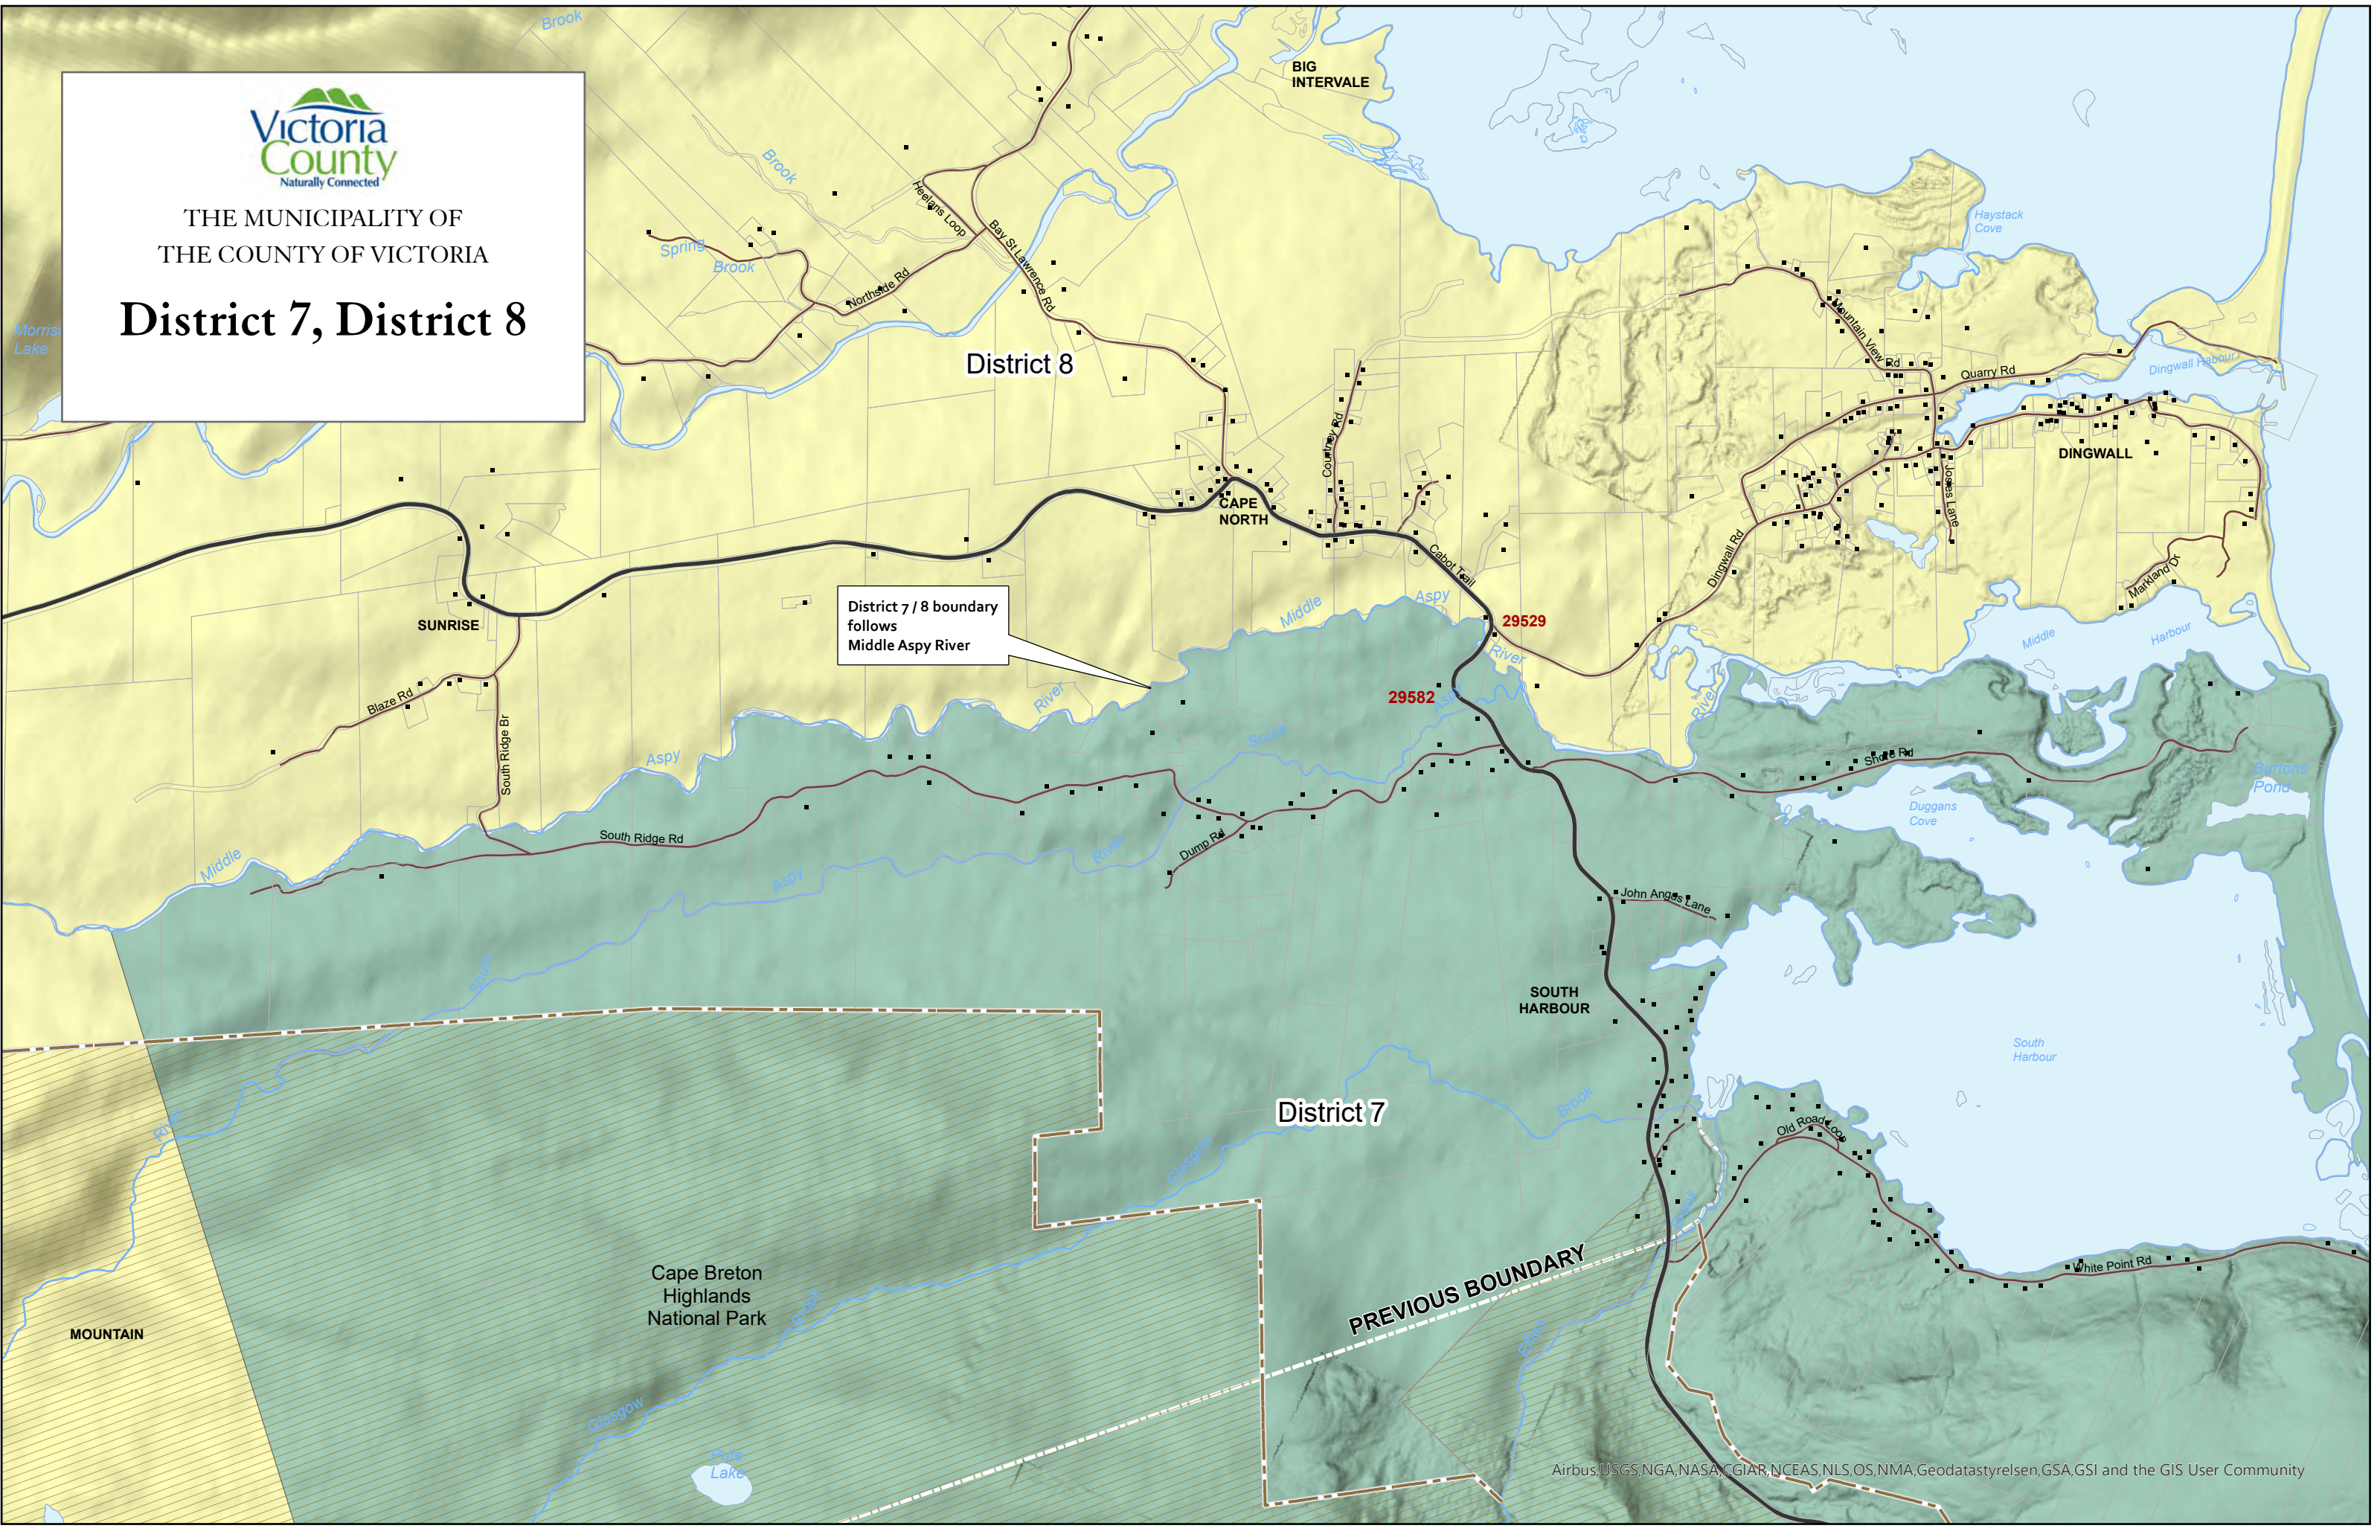

THE MUNICIPALITY OF
THE COUNTY OF VICTORIA

District 7, District 8

District 7 / 8 boundary follows Middle Aspy River

District 7

District 8

PREVIOUS BOUNDARY